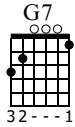

Railroad Bill

Muszty - Dobay

Standard tuning

♩ = 190

S-Gt

1

mf

C G7