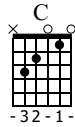

Railroad Bill

Muszty - Dobay

Standard tuning

♩ = 190

S-Gt

1

mf

C G7